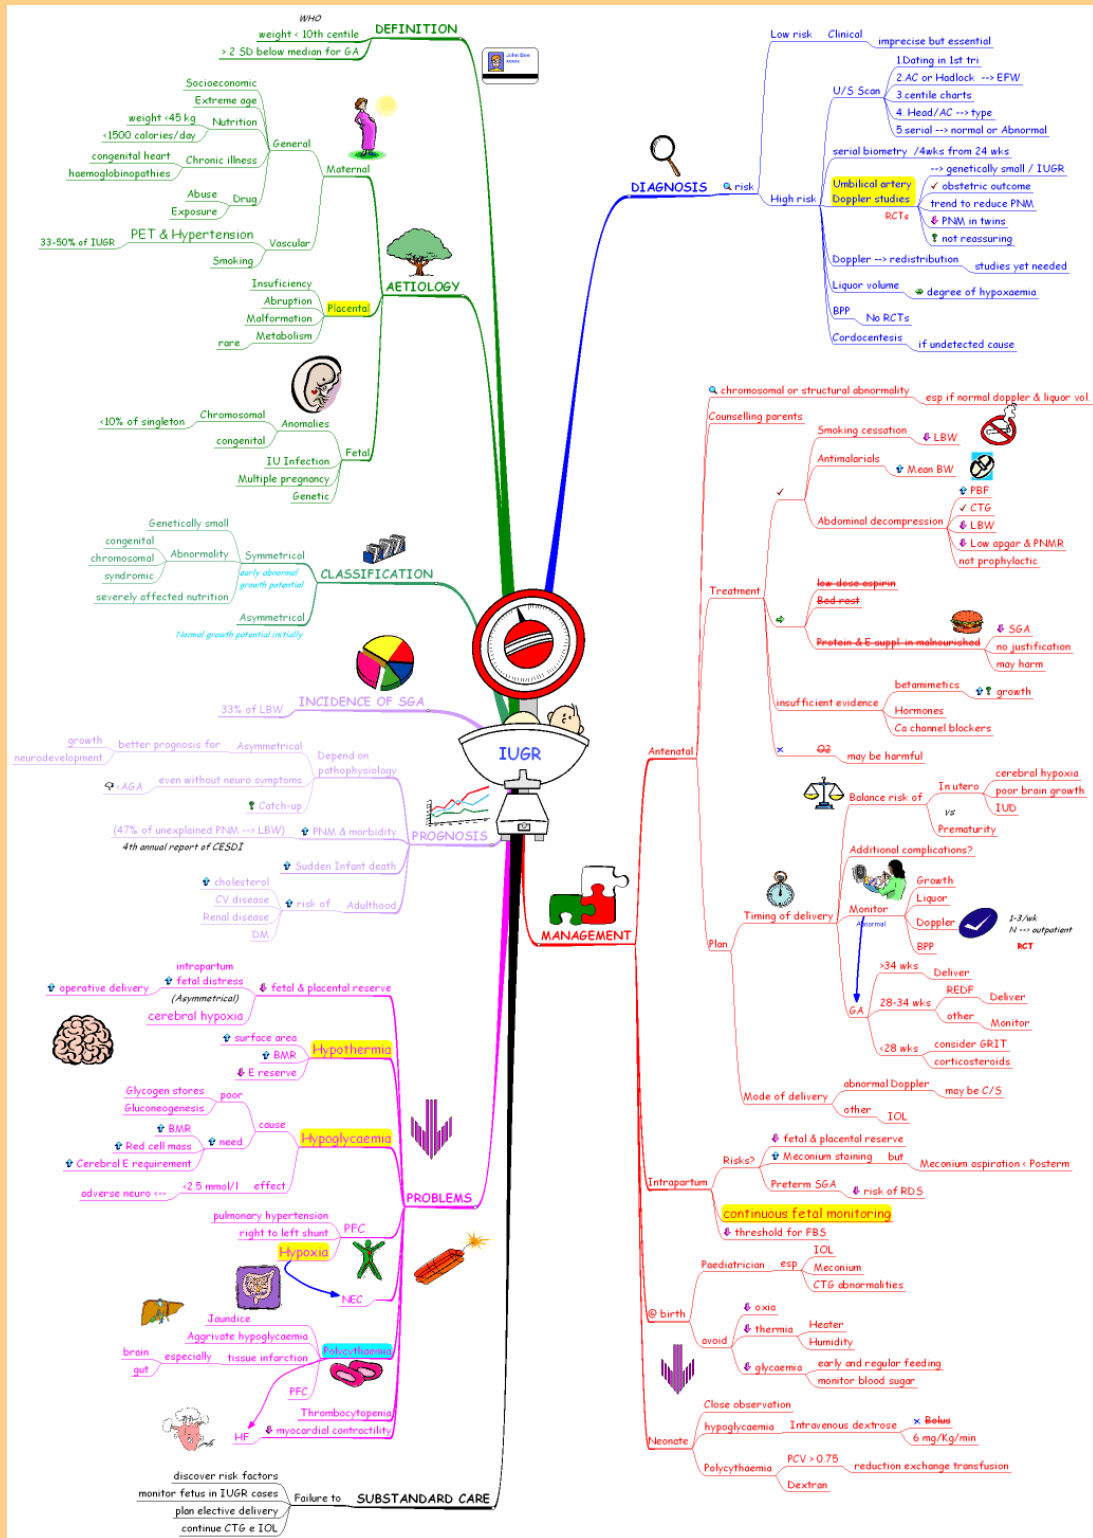

Mind Map

Intruterine Growth Restriction

Architected by Dr. Ahmed Abdel Kader Fahmy
 Lecturer in Obstetrics and Gynecology Ain Shams University
 e-mail: fhmy@hotmail.com